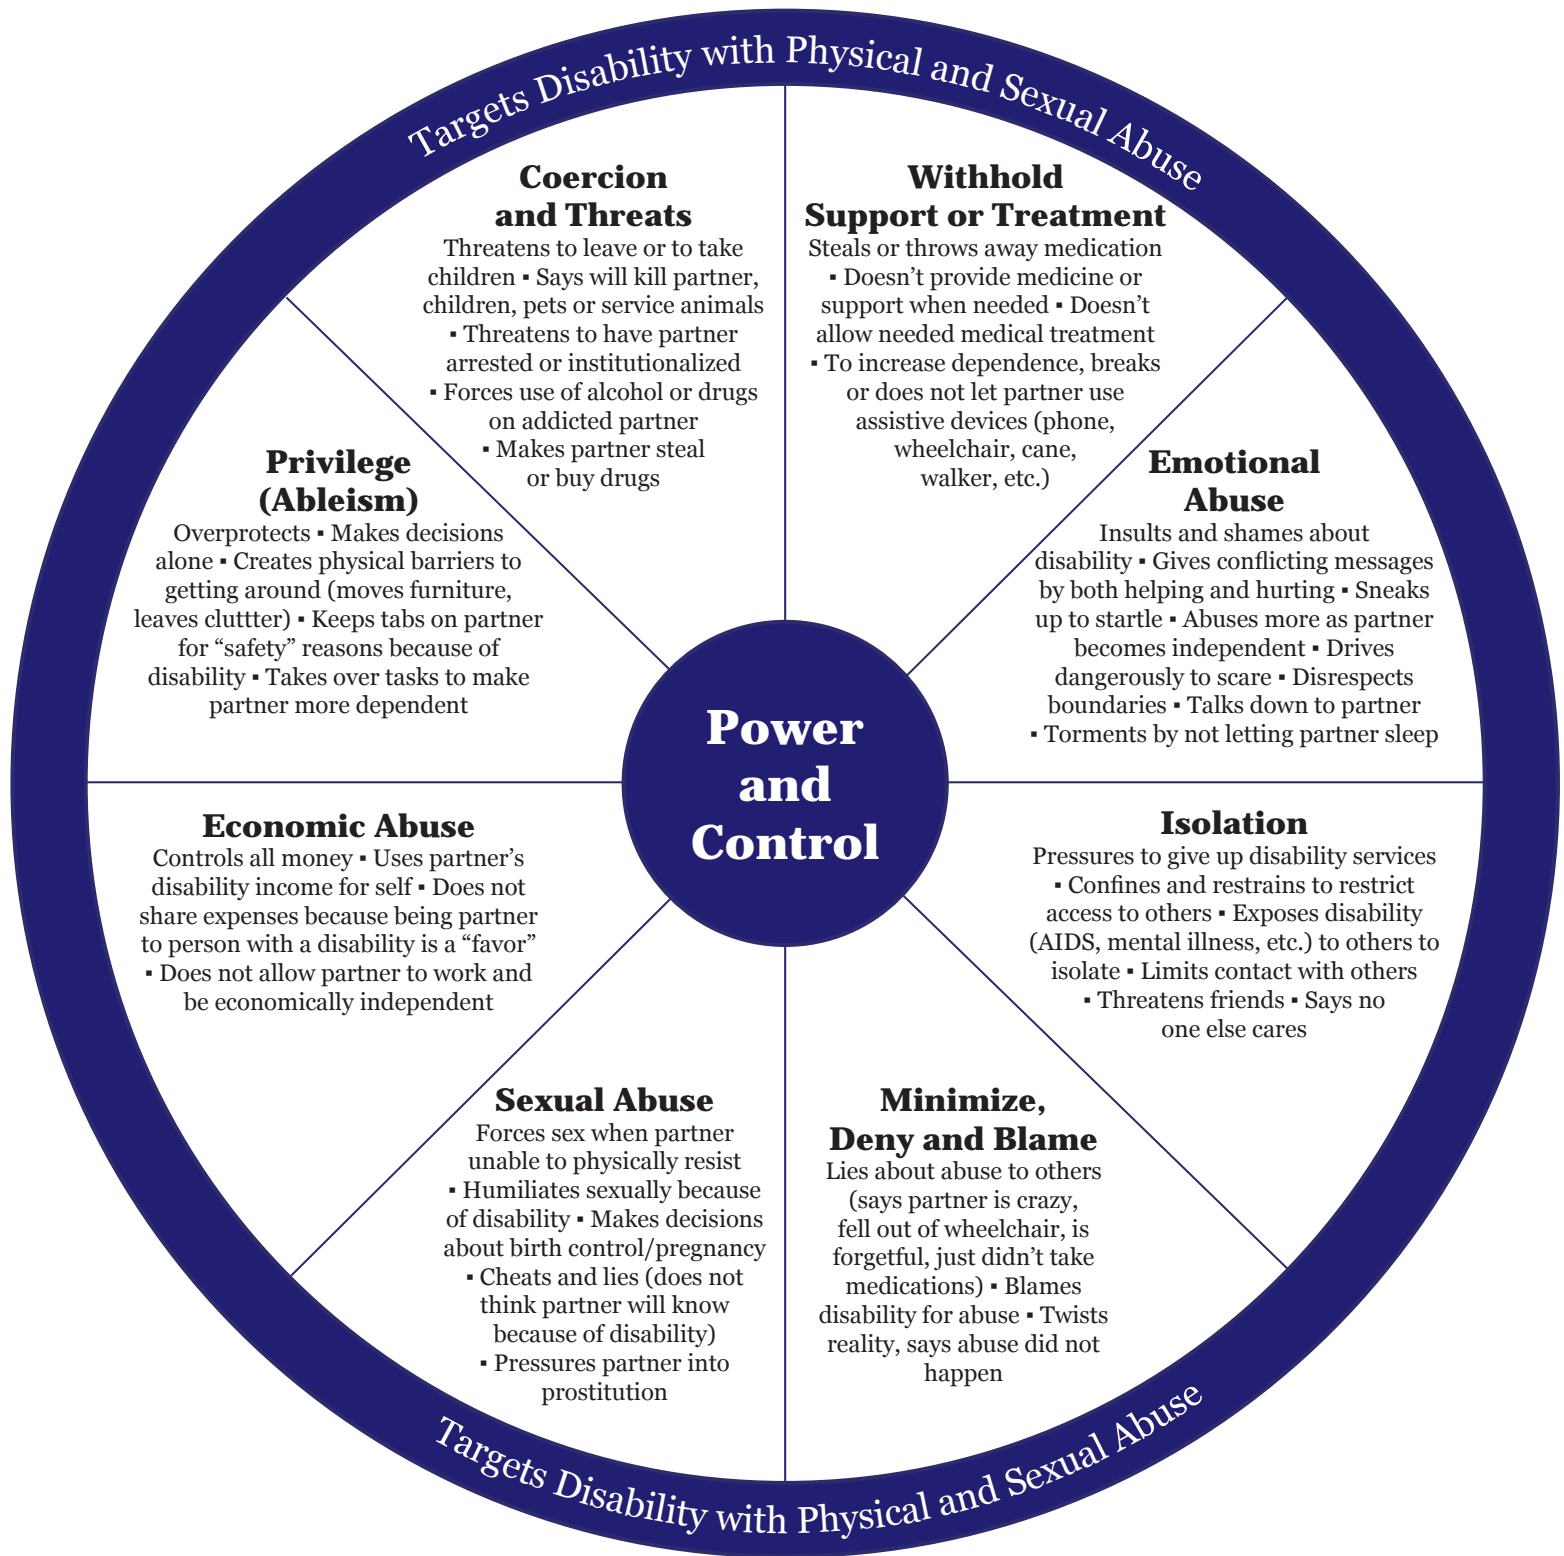

# People with Disabilities in Partner Relationships

Created by

with in-depth input from people with disabilities.

Adapted with permission from  
DOMESTIC ABUSE INTERVENTION PROJECT  
202 East Superior Street  
Duluth, MN 55802  
218.722.2781  
www.theduluthmodel.org